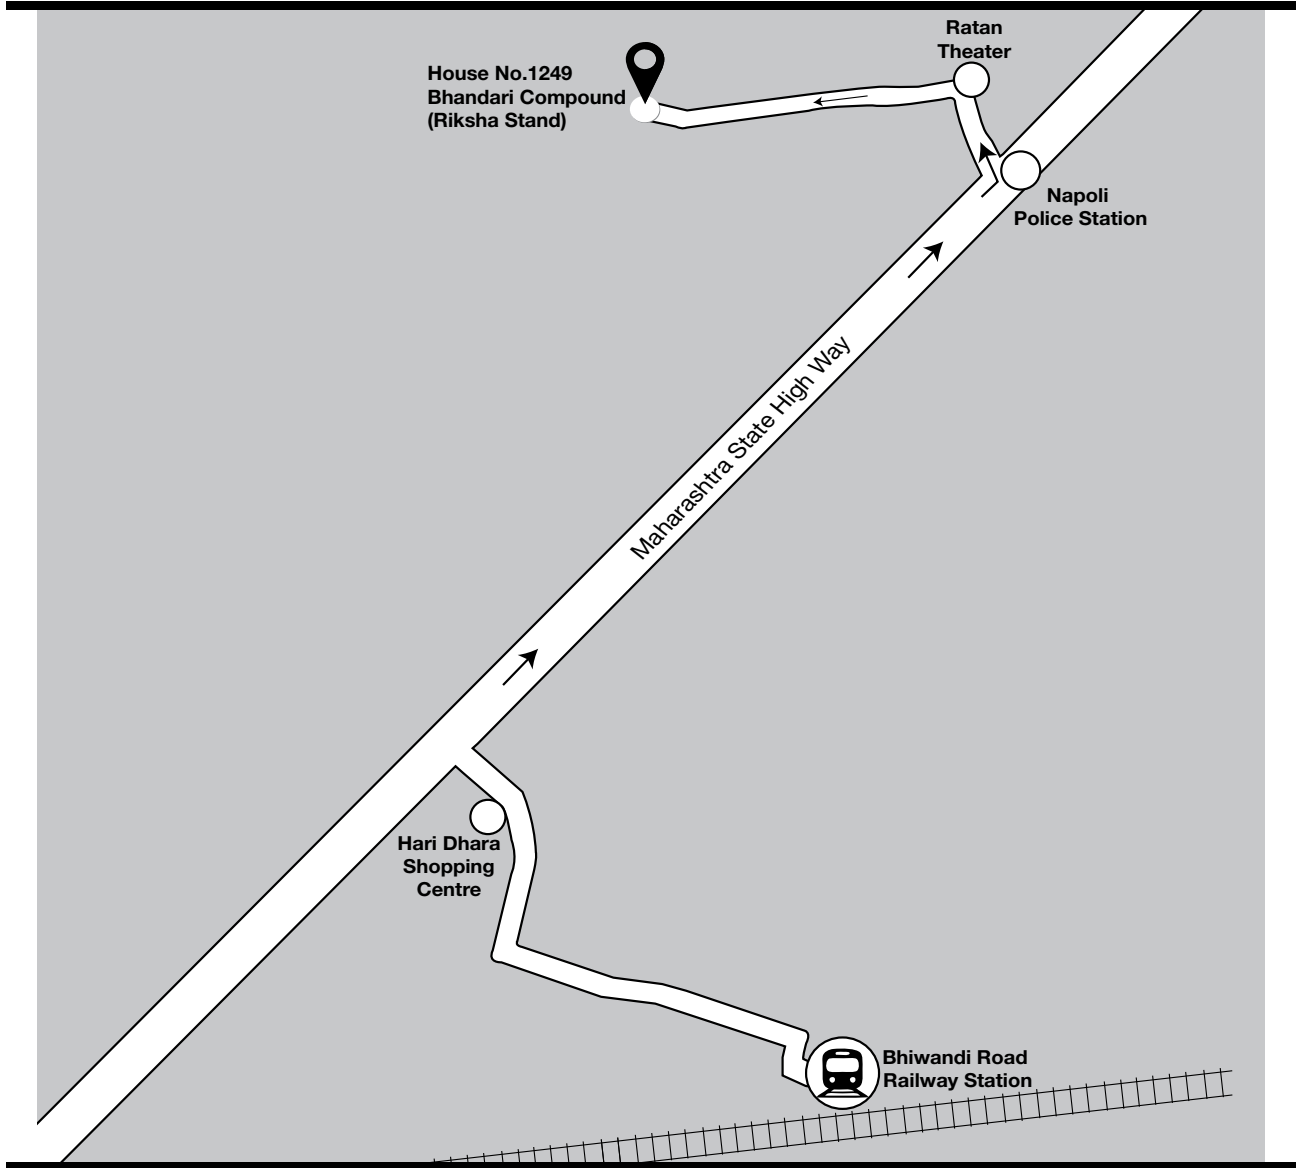

Route Map to the Venue of the AGM

House No. 1249, Bhandari Chowk,
Bhandari Compound, Narpoli Village, Bhiwandi, Thane-421 302